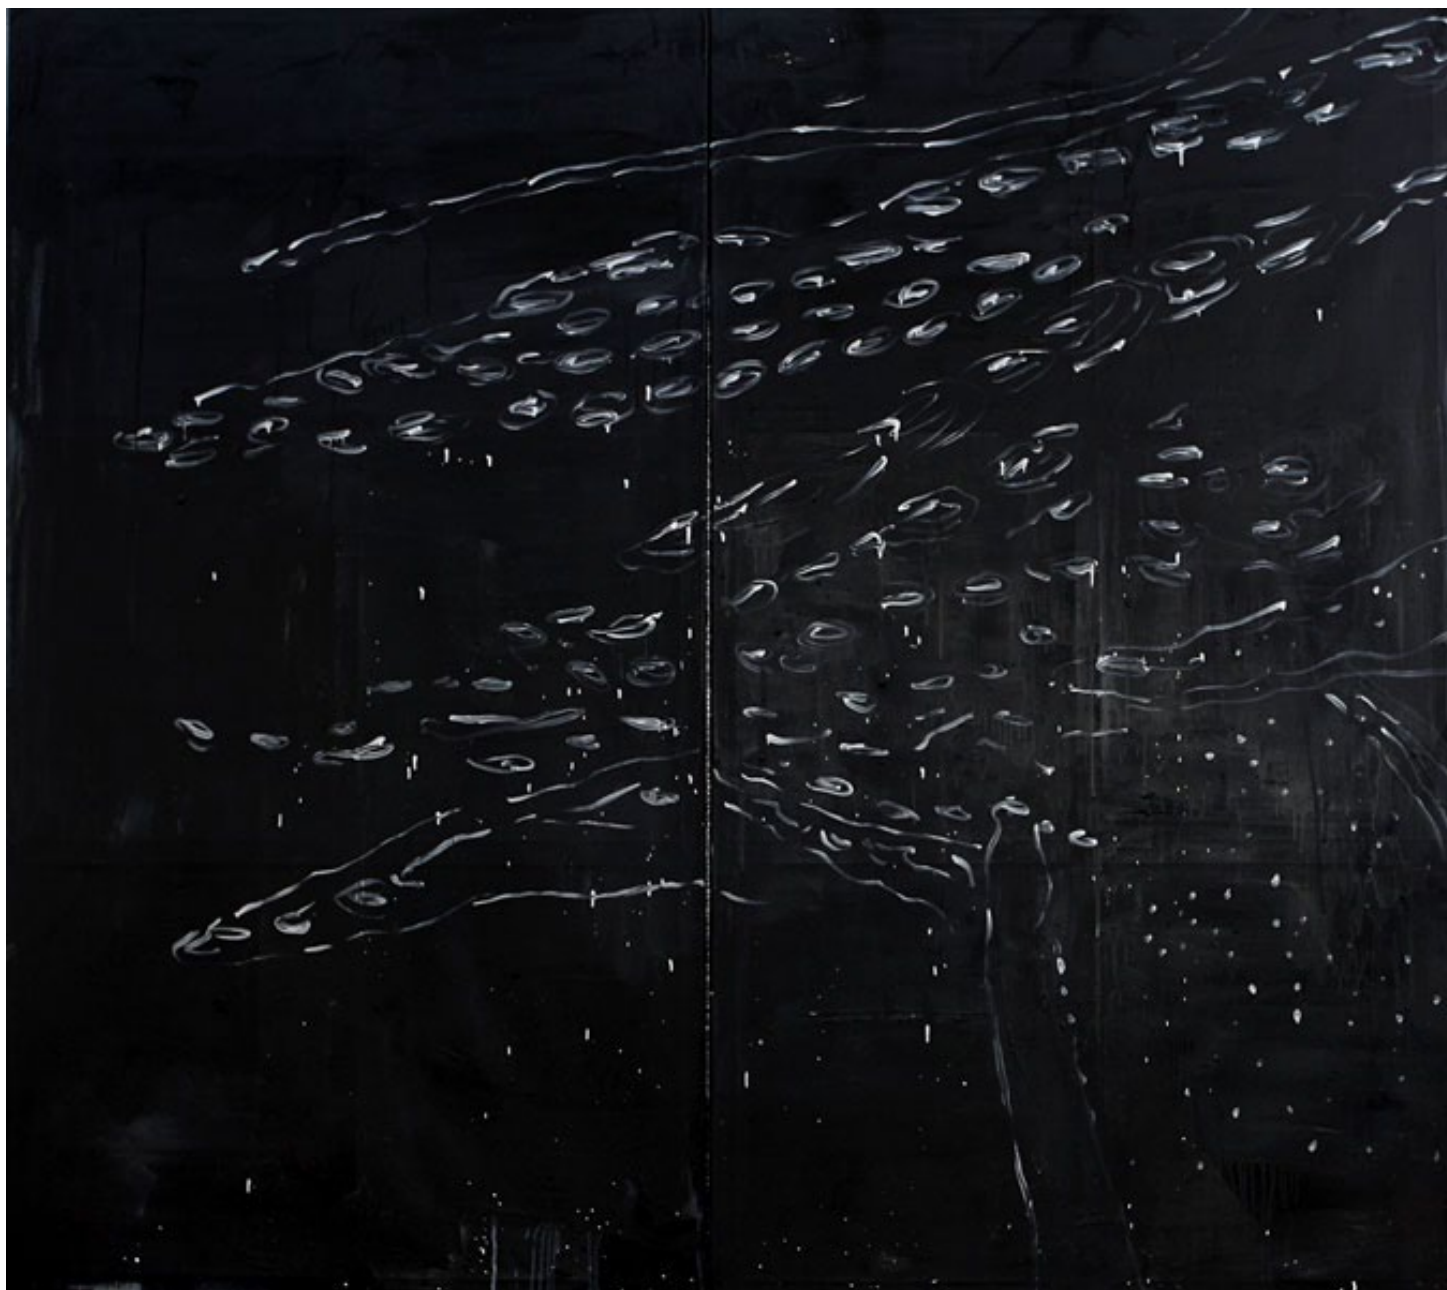

Untitled 2010 oil canvas 88 x 102 in (two parts)